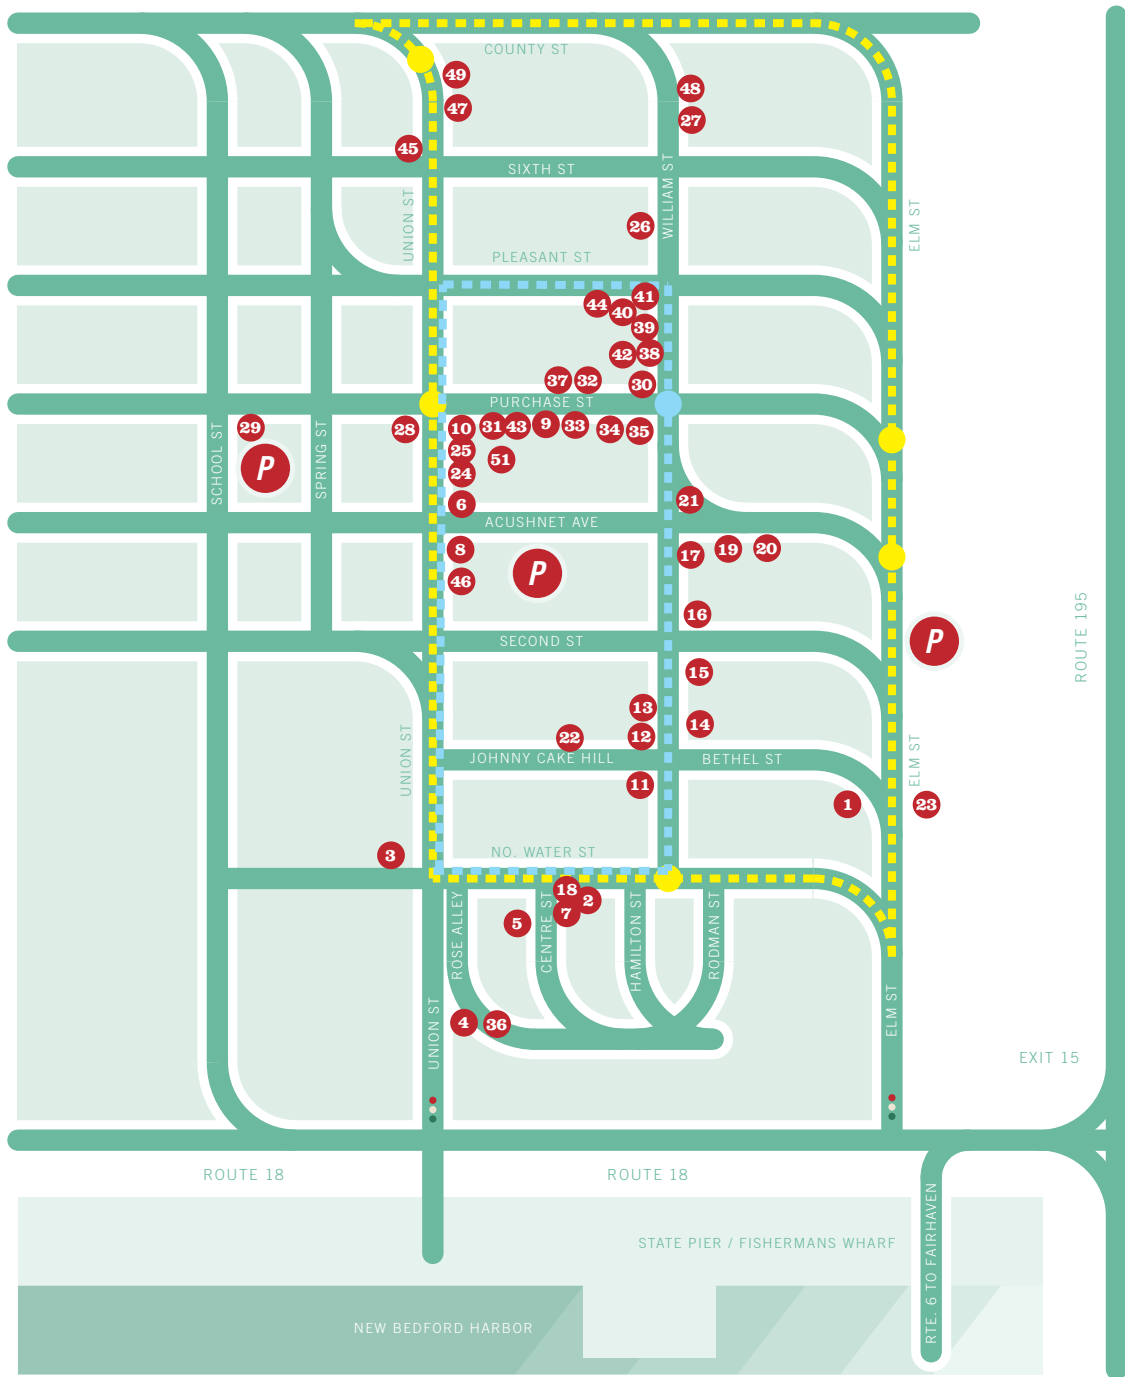

City of New Bedford Downtown New Bedford, Massachusetts

Fire Truck Route
 Fire Truck Stop

Trolley Route
 Trolley Stop

- | | | | |
|---|---|---|--|
| 1 The Bay | 15 New Bedford Whaling National Historical Park Visitors Center | 29 Zeiterion Performing Arts Center | 43 Travessia Winery |
| 2 Celtic Coffee House | 16 Freestone's City Grill | 30 No Problemo | 44 New Bedford Art Museum |
| 3 New Bedford YMCA | 17 Carter's Clothing | 31 Judith Klein Gallery | 45 The Corner Cafe |
| 4 Cork Wine and Tapas Bar | 18 Michelle Carr Studio/Santa | 32 The Black Whale | 46 CUSTOM HOUSE SQUARE - Santa's arrival |
| 5 Bejeweled | 19 Crowell's Custom Framing | 33 Crystal Garden / Doll's Closet / Green Lantern / This-n-that | 47 Miguel's |
| 6 Vetu | 20 Artworks! | 34 Celia's Boutique | 48 Gallery X |
| 7 Blush beauty bar | 21 NAVIO | 35 Café Arpeggio | 49 First Unitarian Church |
| 8 Destination Soup | 22 Seaman's Bethel | 36 Rose Alley | 50 Citizens-Union Bank |
| 9 Ginger Grill | 23 Standard Times | 37 Sound Xplosion/Lumina | 51 Bristol Building |
| 10 Green Bean | 24 Salon Lola | 38 TL6, the Gallery | |
| 11 New Bedford Whaling Museum | 25 Calico | 39 Solstice | |
| 12 Arthur Moniz Gallery | 26 NB Free Public Library | 40 Artificial Marketplace | |
| 13 The Bedford Merchant | 27 Pop up Gallery | 41 Henry & Silva | |
| 14 Corson Maritime Learning Center / Moby Dick Retail | 28 Ocean Explorium | 42 2nd Story Studio | |

Downtown Holiday Stroll

Saturday and Sunday December 5 & 6, 2009

Both days:

12 – 4:00

Free trolley transportation and Antique fire truck rides around downtown. Businesses, Museums, Shops, Restaurants and Galleries open their own hours. Strolling Christmas caroling with the New Bedford Coral Society and Our Sisters School.

10:00 - 4:00

Ocean Explorium*/28 – track Santa's journey in hi-tech on the amazing "Science on the Sphere" and enjoy festive family crafts and seasonal treats.

10:00 - 5:00

Whaling Museum/11 - local artisan vendor fair in Jacob's Gallery